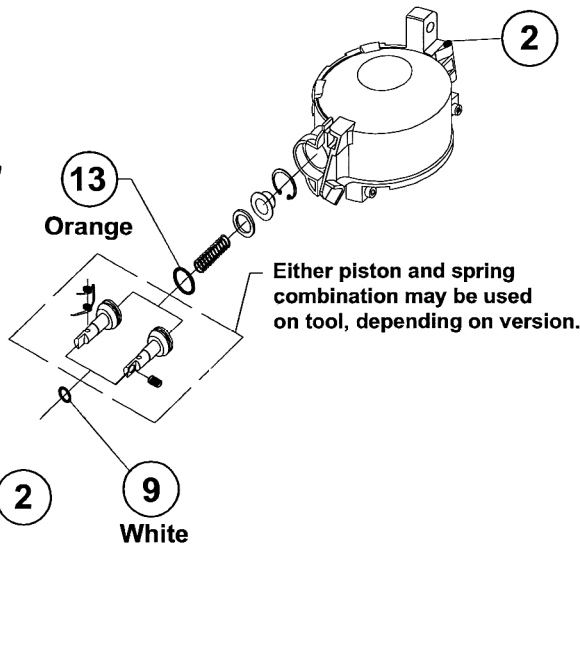

RELIABILITY™

Provin

Contents of O-Ring Kit KT-SE-450				
Performance Provin Inc.				Equivalent Senco® Part Number
KEY NO.	Qty	PART NUMBER	Color Code	
1	3	OR-PP-132B	BLUE	GC0902 / A00050311
2	5	OR-PP-136S		HC0424 / A00050481
3	1	OR-PP-152		
4	1	OR-PP-154		
5	1	OR-PP-566		LB1003 / A02002691
6	1	OR-PP-845	GREEN	LB1001 / A2000981
7	1	OR-PP-881		LB1002 / A02001571
8	1	OR-PP-892		LB1006 / A02003201
9	1	OR-PP-935	WHITE	LB1004 / A02003171
10	1	OR-PP-966	PURPLE/GREEN	
11	2	OR-PP-1050	RED/ORANGE	
12	1	OR-PP-1112	GREEN/BLUE	LB0997 / A02000051
13	1	OR-PP-1115	ORANGE	LB1005 / A02003181
14	1	OR-PP-2002	GREEN/YELLOW	LB0998 / A02000531
15	1	OR-PP-2080	GREEN/YELLOW	LB0999 / A02000791
16	1	OR-PP-2314	GREEN/YELLOW	LB1000 / A02000891