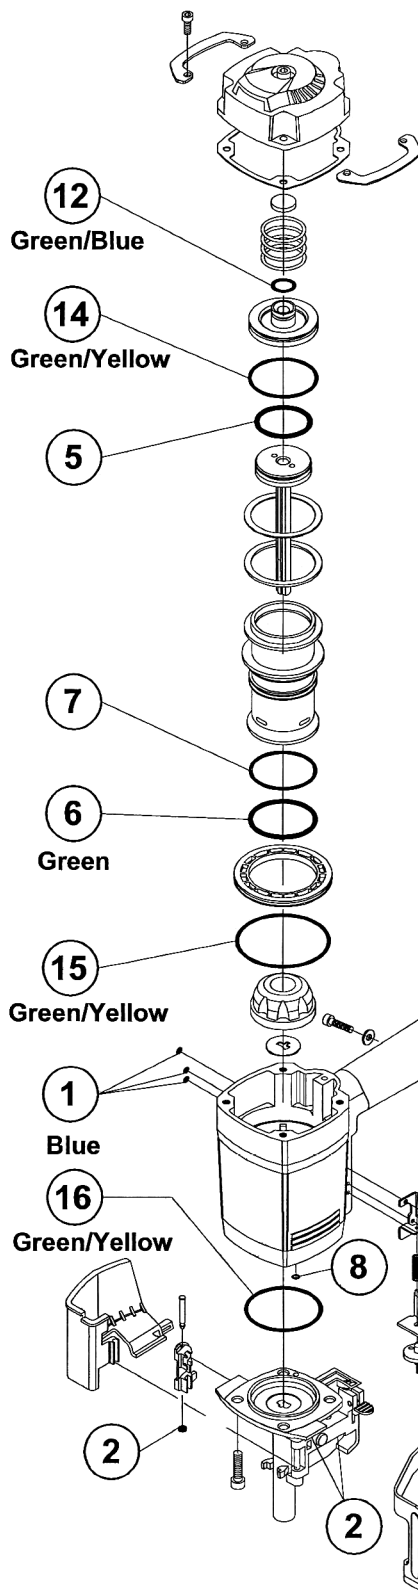

RELIABILITY™

Provin

Contents of O-Ring Kit KT-SE-450				
Performance Provin Inc.				Equivalent Senco® Part Number
KEY NO.	Qty	PART NUMBER	Color Code	
1	3	OR-PP-132B	BLUE	GC0902 / A00050311
2	5	OR-PP-136S		HC0424 / A00050481
3	1	OR-PP-152		
4	1	OR-PP-154		
5	1	OR-PP-566		LB1003 / A02002691
6	1	OR-PP-845	GREEN	LB1001 / A2000981
7	1	OR-PP-881		LB1002 / A02001571
8	1	OR-PP-892		LB1006 / A02003201
9	1	OR-PP-935	WHITE	LB1004 / A02003171
10	1	OR-PP-966	PURPLE/GREEN	
11	2	OR-PP-1050	RED/ORANGE	
12	1	OR-PP-1112	GREEN/BLUE	LB0997 / A02000051
13	1	OR-PP-1115	ORANGE	LB1005 / A02003181
14	1	OR-PP-2002	GREEN/YELLOW	LB0998 / A02000531
15	1	OR-PP-2080	GREEN/YELLOW	LB0999 / A02000791
16	1	OR-PP-2314	GREEN/YELLOW	LB1000 / A02000891

*Generously grease all O-rings at time of assembly

Note: Read and understand the safety information printed on the reverse side before repairing any tools.
Nota: Lea y comprende la información de seguridad impresa al reverso antes de reparar cualquier herramienta.

6/22/2009

Exploded View and O-ring List for
SENCO ROOFPRO 450

VL-SE-45

CAUTION**CAUTION****CAUTION**

ALWAYS WEAR SAFETY GLASSES WITH SIDE SHIELDS WHEN USING PNEUMATICALLY OPERATED FASTENER DRIVING TOOLS

NEVER POINT THE TOOL AT YOURSELF OR ANYONE ELSE