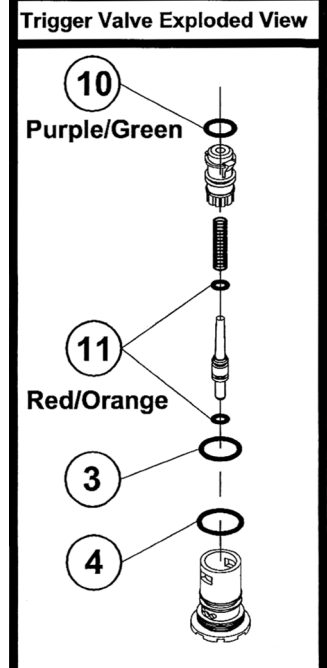

RELIABILITY™

Provin

Contents of O-Ring Kit KT-SE-450				
Performance Provin Inc.				Equivalent Senco® Part Number
KEY NO.	Qty	PART NUMBER	Color Code	
1	3	OR-PP-132B	BLUE	GC0902 / A00050311
2	5	OR-PP-136S		HC0424 / A00050481
3	1	OR-PP-152		
4	1	OR-PP-154		
5	1	OR-PP-566		LB1003 / A02002691
6	1	OR-PP-845	GREEN	LB1001 / A2000981
7	1	OR-PP-881		LB1002 / A02001571
8	1	OR-PP-892		LB1006 / A02003201
9	1	OR-PP-935	WHITE	LB1004 / A02003171
10	1	OR-PP-966	PURPLE/GREEN	
11	2	OR-PP-1050	RED/ORANGE	
12	1	OR-PP-1112	GREEN/BLUE	LB0997 / A02000051
13	1	OR-PP-1115	ORANGE	LB1005 / A02003181
14	1	OR-PP-2002	GREEN/YELLOW	LB0998 / A02000531
15	1	OR-PP-2080	GREEN/YELLOW	LB0999 / A02000791
16	1	OR-PP-2314	GREEN/YELLOW	LB1000 / A02000891

*Generously grease all O-rings at time of assembly

Note: Read and understand the safety information printed on the reverse side before repairing any tools.
Nota: Lea y comprende la información de seguridad impresa al reverso antes de reparar cualquier herramienta.